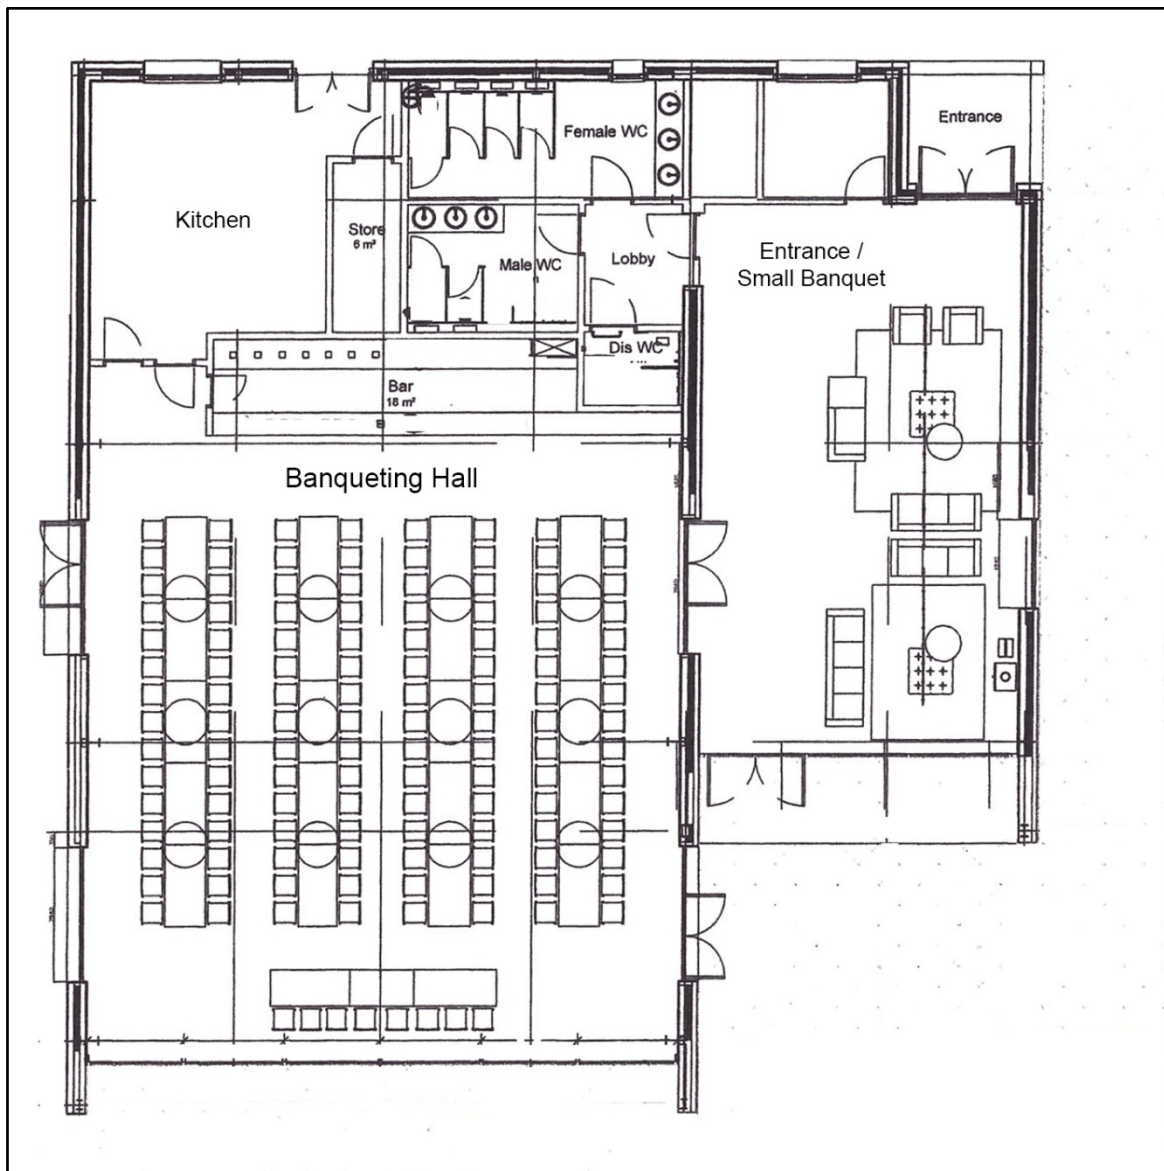

  
THE BARN  
— AT —  
Botley Hill

The Wedding Barn Venue – Floor Plan

The Barn will hold 125 people for a reception, seated at rectangular tables; around 100 on round tables, depending on the size of the tables. We will be delighted to discuss your options.