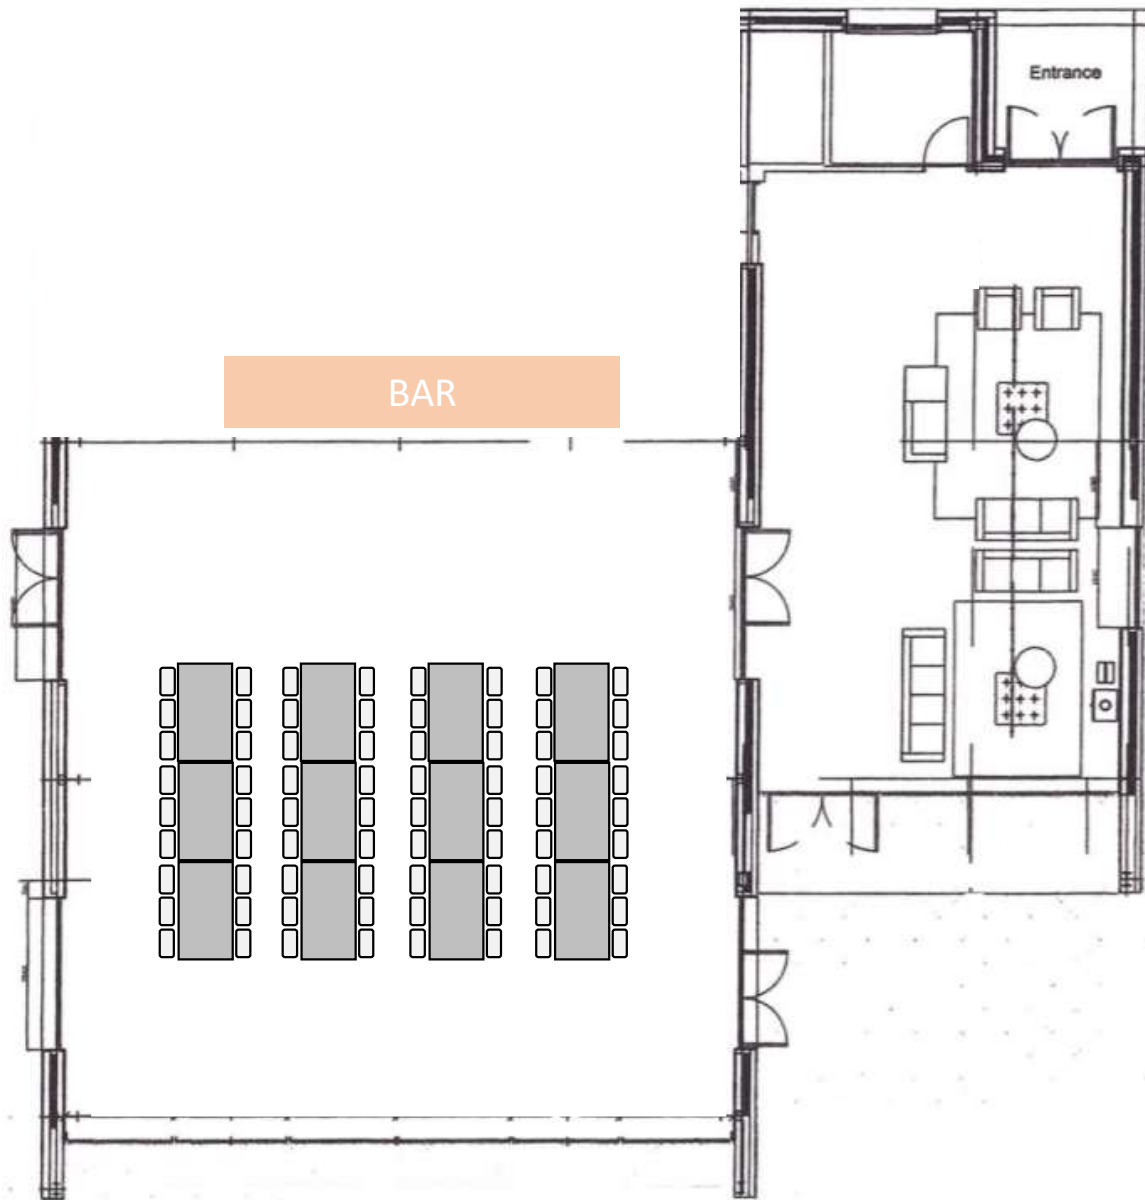

THE BARN
— AT —
Botley Hill

Table Layouts

129 guests

Top Table – 9 guests

Table 1 – 24 guests

Table 2 – 24 guests

Table 3 – 24 guests

Table 4 – 24 guests

Table 3 – 18 guests

Without Top Table

144 guests

- Table 1 – 30 guests
- Table 2 – 30 guests
- Table 3 – 30 guests
- Table 4 – 30 guests
- Table 5 – 24 guests

120 guests

- Table 1 – 24 guests
- Table 2 – 24 guests
- Table 3 – 24 guests
- Table 4 – 24 guests
- Table 5 – 24 guests

96 guests

- Table 1 – 24 guests
- Table 2 – 24 guests
- Table 3 – 24 guests
- Table 4 – 24 guests

90 guests

- Table 1 – 18 guests
- Table 2 – 18 guests
- Table 3 – 18 guests
- Table 4 – 18 guests
- Table 5 – 18 guests

72 guests

Table 1 – 18 guests

Table 2 – 18 guests

Table 3 – 18 guests

Table 4 – 18 guests

72 guests

- Table 1 – 24 guests
- Table 2 – 24 guests
- Table 3 – 24 guests

54 guests