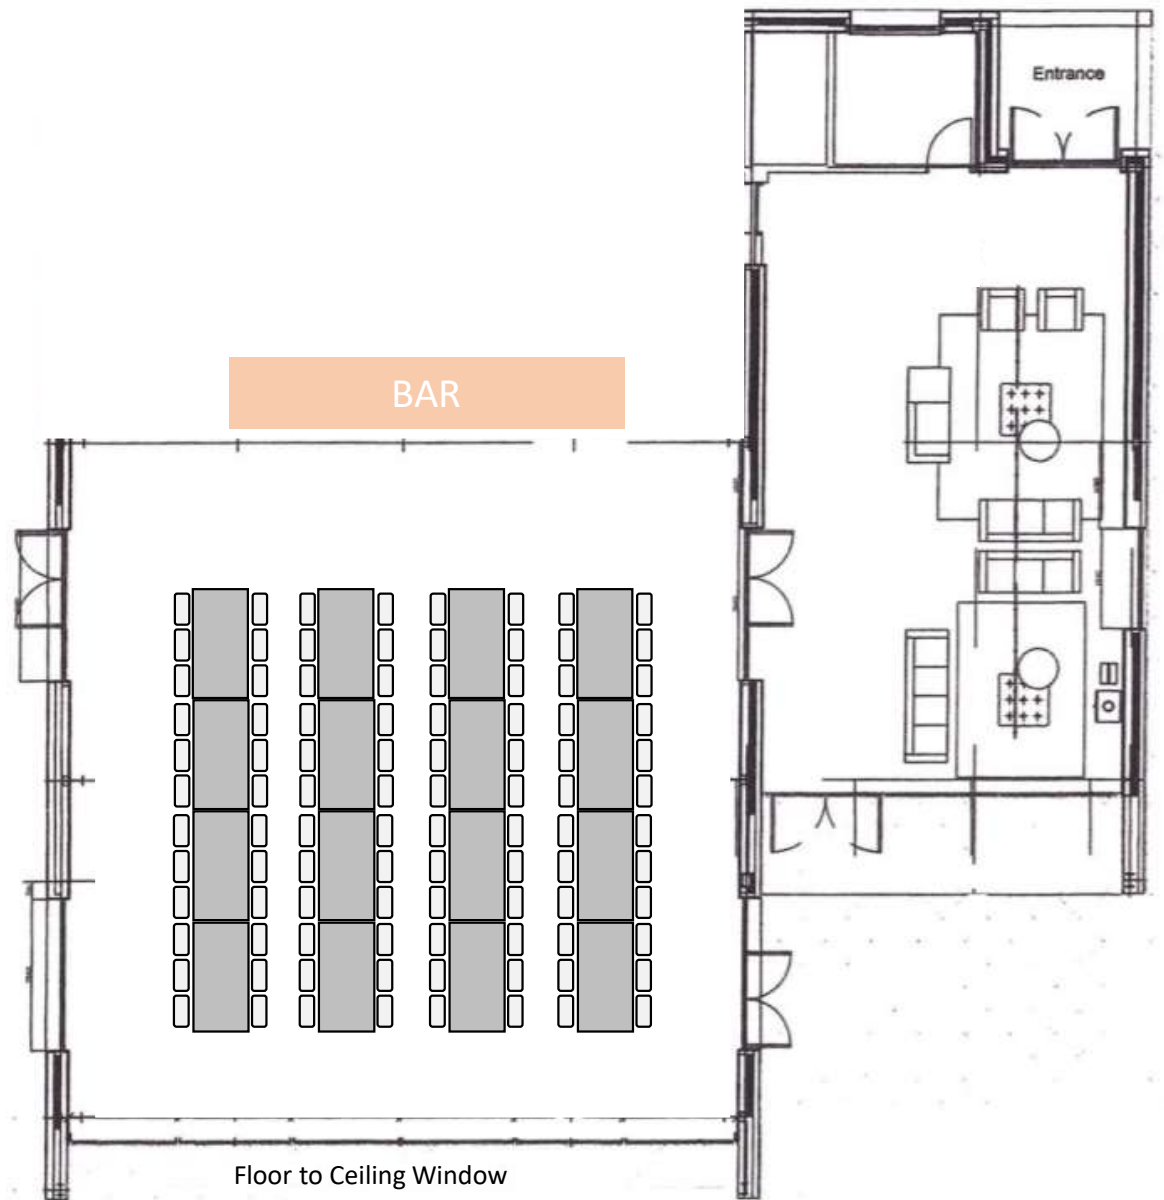

THE BARN
— AT —
Botley Hill

Table Layouts

129 guests

Top Table – 9 guests

Table 1 – 24 guests

Table 2 – 24 guests

Table 3 – 24 guests

Table 4 – 24 guests

Table 3 – 18 guests

Without Top Table

144 guests

- Table 1 – 30 guests
- Table 2 – 30 guests
- Table 3 – 30 guests
- Table 4 – 30 guests
- Table 5 – 24 guests

120 guests

- Table 1 – 24 guests
- Table 2 – 24 guests
- Table 3 – 24 guests
- Table 4 – 24 guests
- Table 5 – 24 guests

96 guests

- Table 1 – 24 guests
- Table 2 – 24 guests
- Table 3 – 24 guests
- Table 4 – 24 guests

90 guests

- Table 1 – 18 guests
- Table 2 – 18 guests
- Table 3 – 18 guests
- Table 4 – 18 guests
- Table 5 – 18 guests

72 guests

Table 1 – 18 guests

Table 2 – 18 guests

Table 3 – 18 guests

Table 4 – 18 guests

72 guests

- Table 1 – 24 guests
- Table 2 – 24 guests
- Table 3 – 24 guests

54 guests