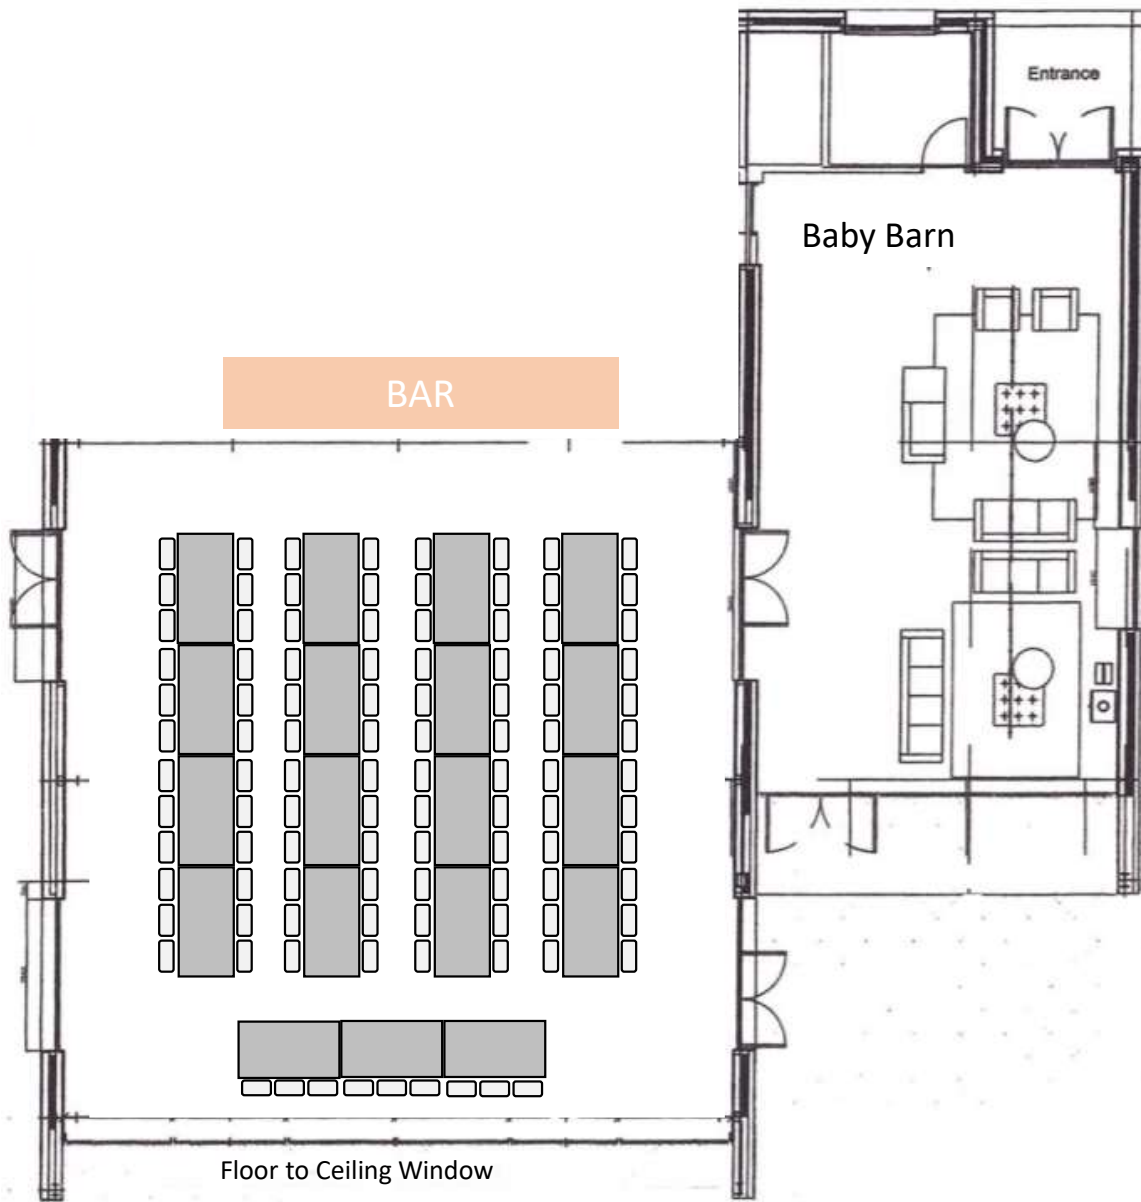

THE BARN
— AT —
Botley Hill

Table Layouts

129 guests

Top Table – 9 guests

Table 1 – 24 guests

Table 2 – 24 guests

Table 3 – 24 guests

Table 4 – 24 guests

Table 5 – 24 guests

105 guests

Top Table – 9 guests

Table 1 – 24 guests

Table 2 – 24 guests

Table 3 – 24 guests

Table 4 – 24 guests

99 guests

Top Table – 9 guests

Table 1 – 18 guests

Table 2 – 18 guests

Table 3 – 18 guests

Table 4 – 18 guests

Table 5 – 18 guests

81 guests

Top Table – 9 guests

Table 1 – 18 guests

Table 2 – 18 guests

Table 3 – 18 guests

Table 4 – 18 guests

81 guests

Top Table – 9 guests

Table 1 – 18 guests

Table 2 – 18 guests