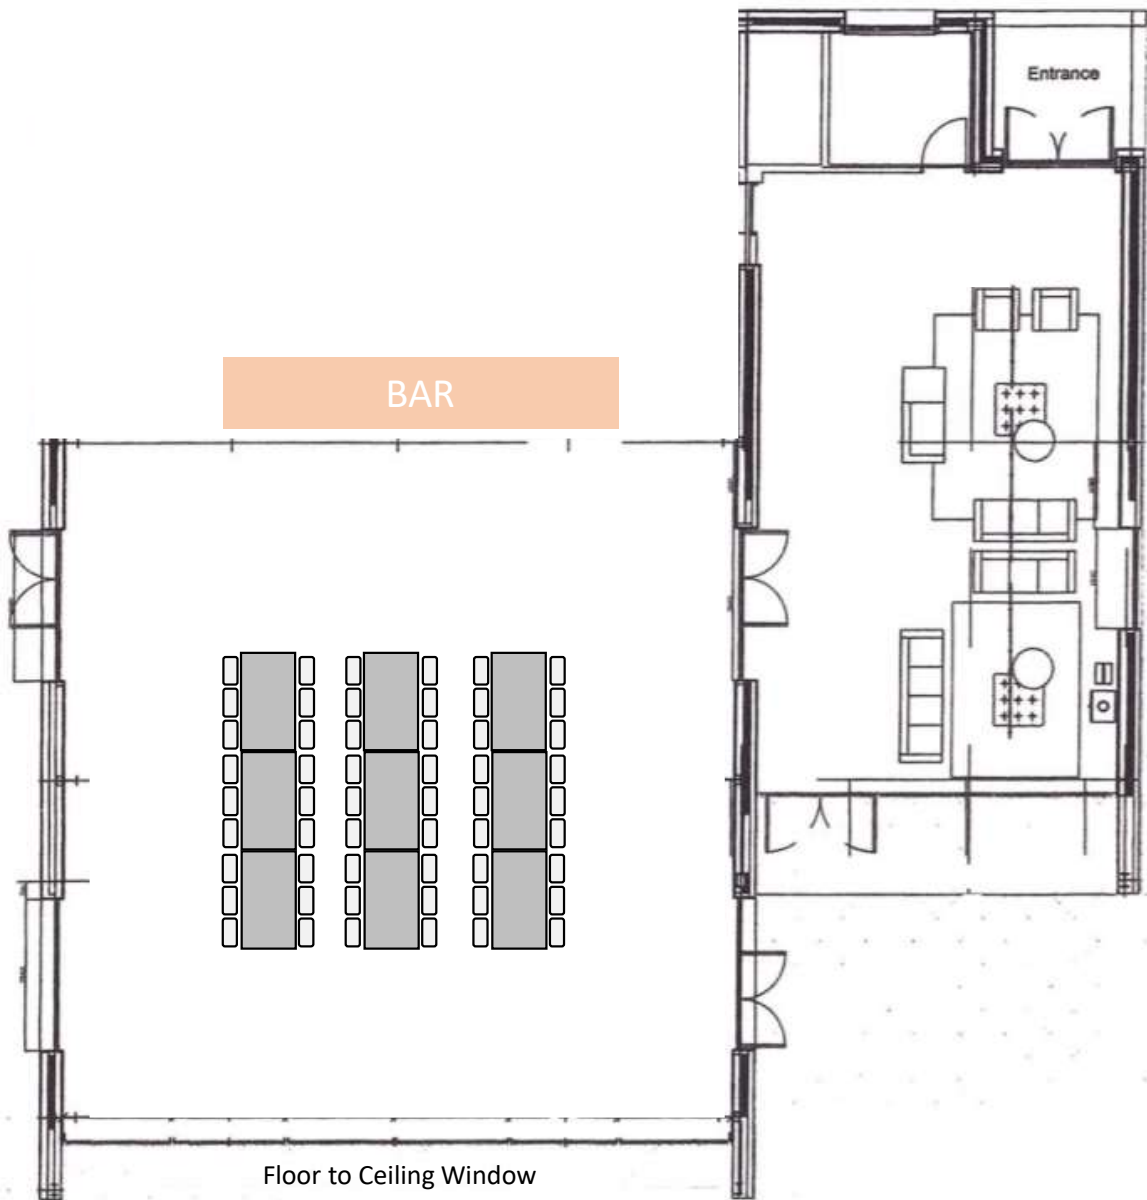

THE BARN
— AT —
Botley Hill

Table Layouts

129 guests

Top Table – 9 guests

Table 1 – 24 guests

Table 2 – 24 guests

Table 3 – 24 guests

Table 4 – 24 guests

96 guests

- Table 1 – 24 guests
- Table 2 – 24 guests
- Table 3 – 24 guests
- Table 4 – 24 guests

90 guests

- Table 1 – 18 guests
- Table 2 – 18 guests
- Table 3 – 18 guests
- Table 4 – 18 guests
- Table 5 – 18 guests

72 guests

Table 1 – 18 guests

Table 2 – 18 guests

Table 3 – 18 guests

Table 4 – 18 guests

72 guests

- Table 1 – 24 guests
- Table 2 – 24 guests
- Table 3 – 24 guests

54 guests

- Table 1 – 24 guests
- Table 2 – 24 guests
- Table 3 – 24 guests