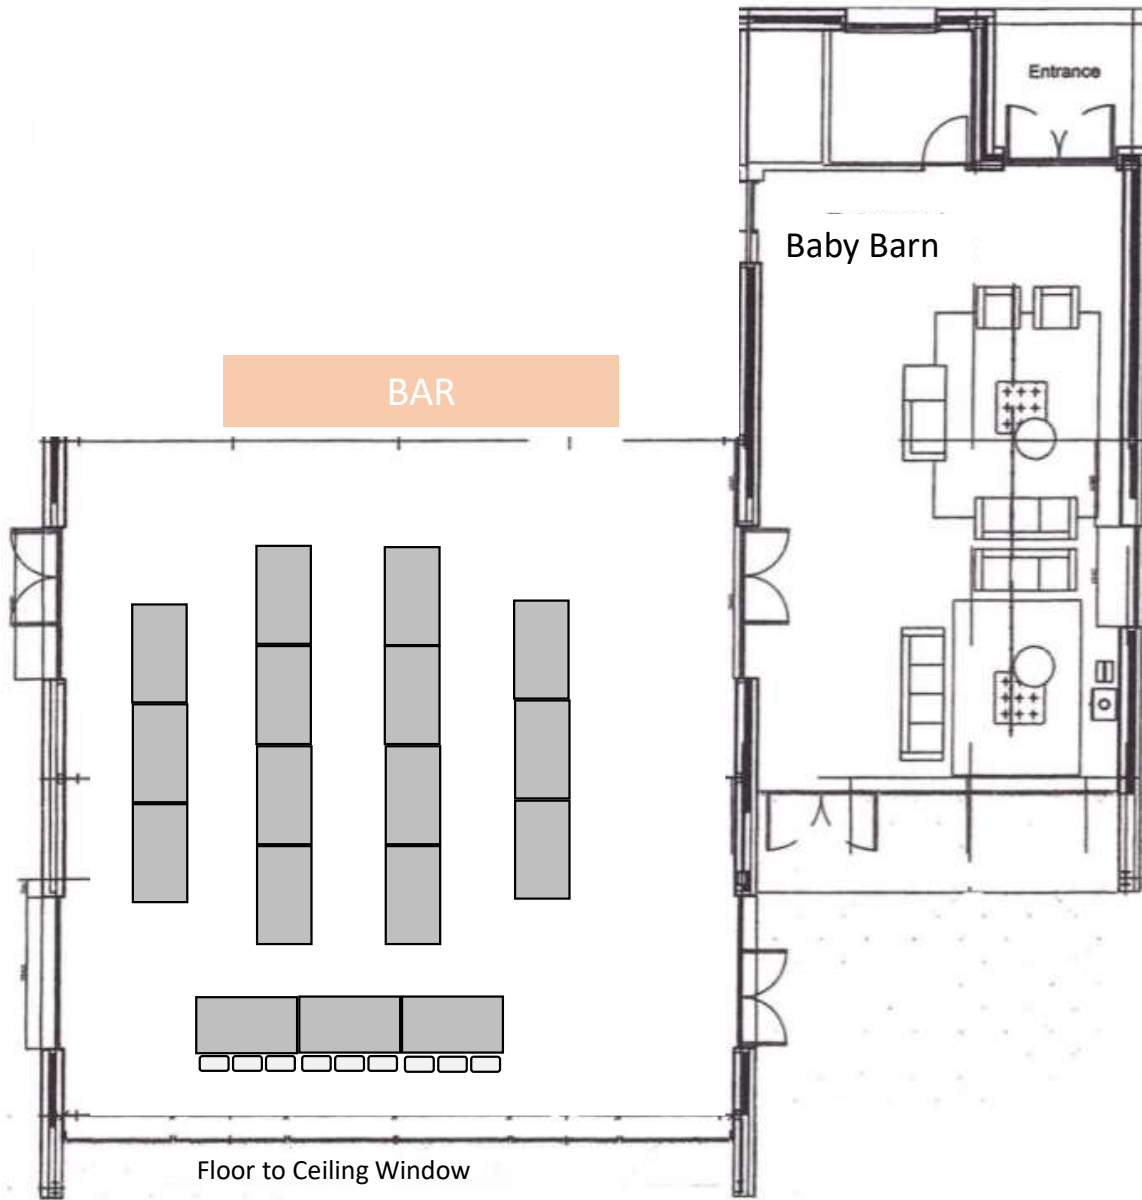

THE BARN
— AT —
Botley Hill

Table Layouts

129 guests

Top Table – 9 guests

Table 1 – 24 guests

Table 2 – 24 guests

Table 3 – 24 guests

Table 4 – 24 guests

Top Table – 9 guests

Table 1 – 18 guests

Table 2 – 18 guests

Table 3 – 18 guests

Table 4 – 18 guests

Table 5 – 18 guests

81 guests

Top Table – 9 guests

Table 1 – 18 guests

Table 2 – 18 guests

Table 3 – 18 guests

Table 4 – 18 guests

81 guests

Top Table – 9 guests

Table 1 – 18 guests

Table 2 – 18 guests

Table 3 – 18 guests

Table 4 – 18 guests

81 guests

- Top Table – 9 guests
- Table 1 – 24 guests
- Table 2 – 24 guests
- Table 3 – 24 guests

63 guests

Top Table – 9 guests

Table 1 – 18 guests

Table 2 – 18 guests