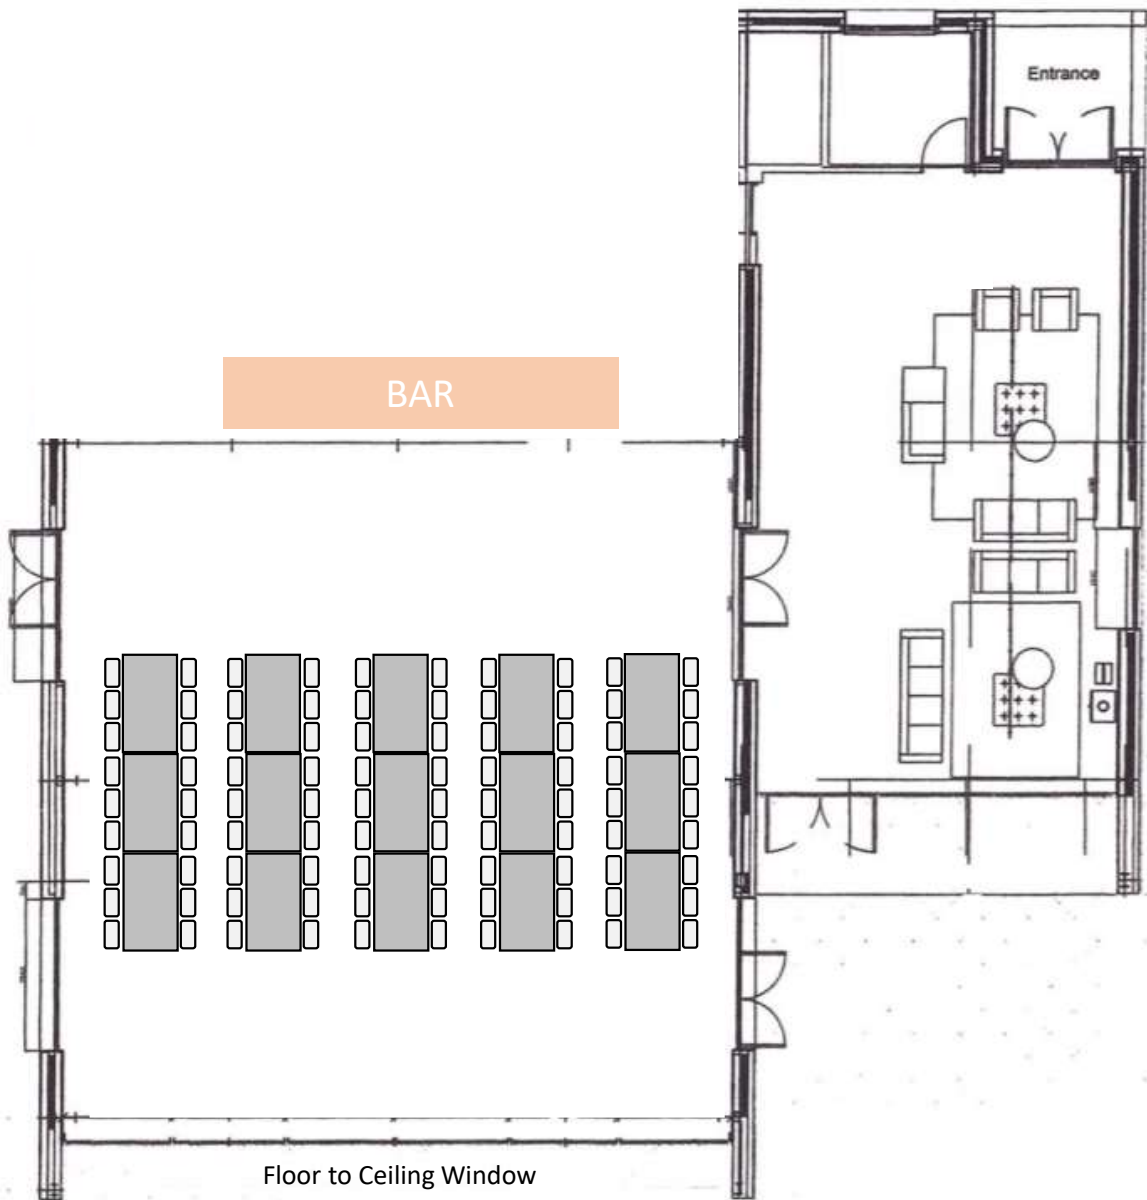

THE BARN
— AT —
Botley Hill

Table Layouts

129 guests

Top Table – 9 guests

Table 1 – 24 guests

Table 2 – 24 guests

Table 3 – 24 guests

Table 4 – 24 guests

Table 3 – 18 guests

Without Top Table

144 guests

- Table 1 – 30 guests
- Table 2 – 30 guests
- Table 3 – 30 guests
- Table 4 – 30 guests
- Table 5 – 24 guests

120 guests

- Table 1 – 24 guests
- Table 2 – 24 guests
- Table 3 – 24 guests
- Table 4 – 24 guests
- Table 5 – 24 guests

96 guests

- Table 1 – 24 guests
- Table 2 – 24 guests
- Table 3 – 24 guests
- Table 4 – 24 guests

90 guests

- Table 1 – 18 guests
- Table 2 – 18 guests
- Table 3 – 18 guests
- Table 4 – 18 guests
- Table 5 – 18 guests

72 guests

Table 1 – 18 guests

Table 2 – 18 guests

Table 3 – 18 guests

Table 4 – 18 guests

72 guests

- Table 1 – 24 guests
- Table 2 – 24 guests
- Table 3 – 24 guests

54 guests