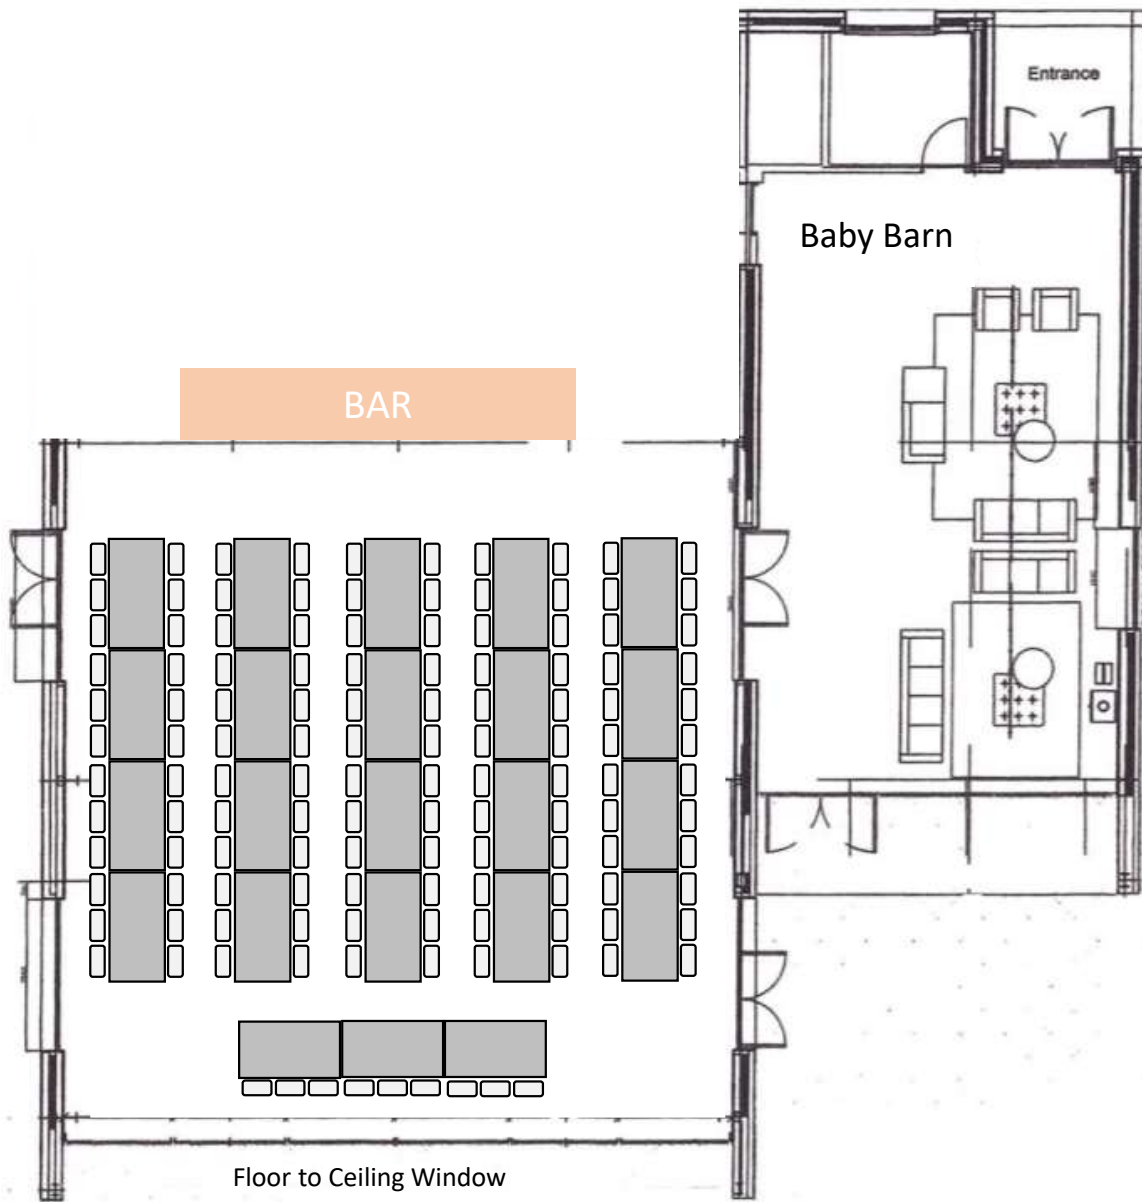

THE BARN
— AT —
Botley Hill

Table Layouts

129 guests

Top Table – 9 guests

Table 1 – 24 guests

Table 2 – 24 guests

Table 3 – 24 guests

Table 4 – 24 guests

Table 5 – 24 guests

105 guests

Top Table – 9 guests

Table 1 – 24 guests

Table 2 – 24 guests

Table 3 – 24 guests

Table 4 – 24 guests

99 guests

Top Table – 9 guests

Table 1 – 18 guests

Table 2 – 18 guests

Table 3 – 18 guests

Table 4 – 18 guests

Table 5 – 18 guests

81 guests

Top Table – 9 guests

Table 1 – 18 guests

Table 2 – 18 guests

Table 3 – 18 guests

Table 4 – 18 guests

81 guests

Top Table – 9 guests

Table 1 – 18 guests

Table 2 – 18 guests