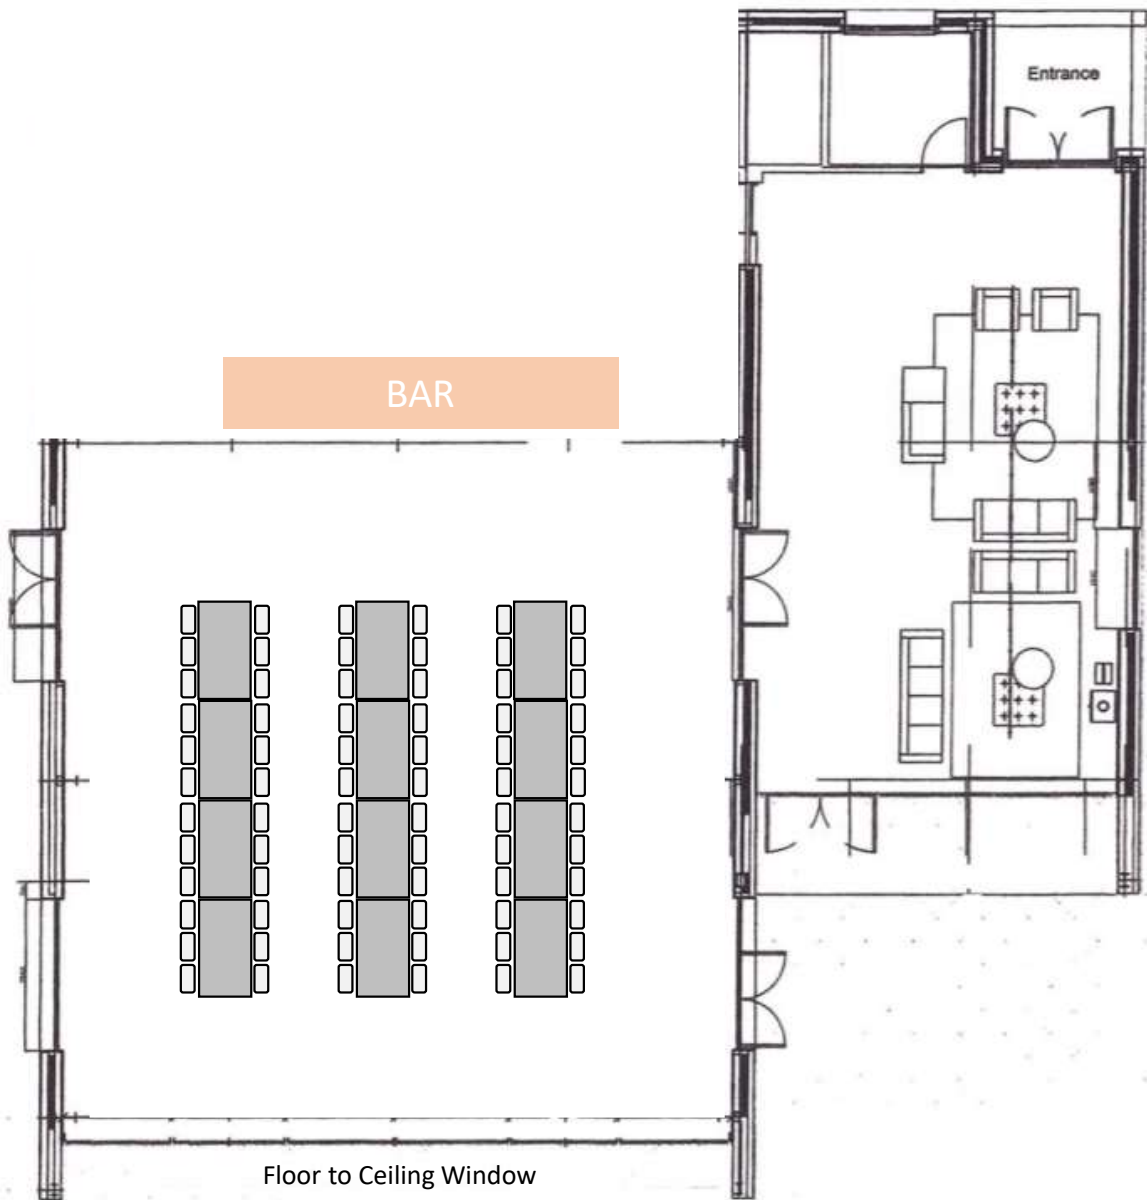

THE BARN
— AT —
Botley Hill

Table Layouts

129 guests

Top Table – 9 guests

Table 1 – 24 guests

Table 2 – 24 guests

Table 3 – 24 guests

Table 4 – 24 guests

96 guests

- Table 1 – 24 guests
- Table 2 – 24 guests
- Table 3 – 24 guests
- Table 4 – 24 guests

90 guests

- Table 1 – 18 guests
- Table 2 – 18 guests
- Table 3 – 18 guests
- Table 4 – 18 guests
- Table 5 – 18 guests

72 guests

Table 1 – 18 guests

Table 2 – 18 guests

Table 3 – 18 guests

Table 4 – 18 guests

72 guests

- Table 1 – 24 guests
- Table 2 – 24 guests
- Table 3 – 24 guests

54 guests

- Table 1 – 24 guests
- Table 2 – 24 guests
- Table 3 – 24 guests