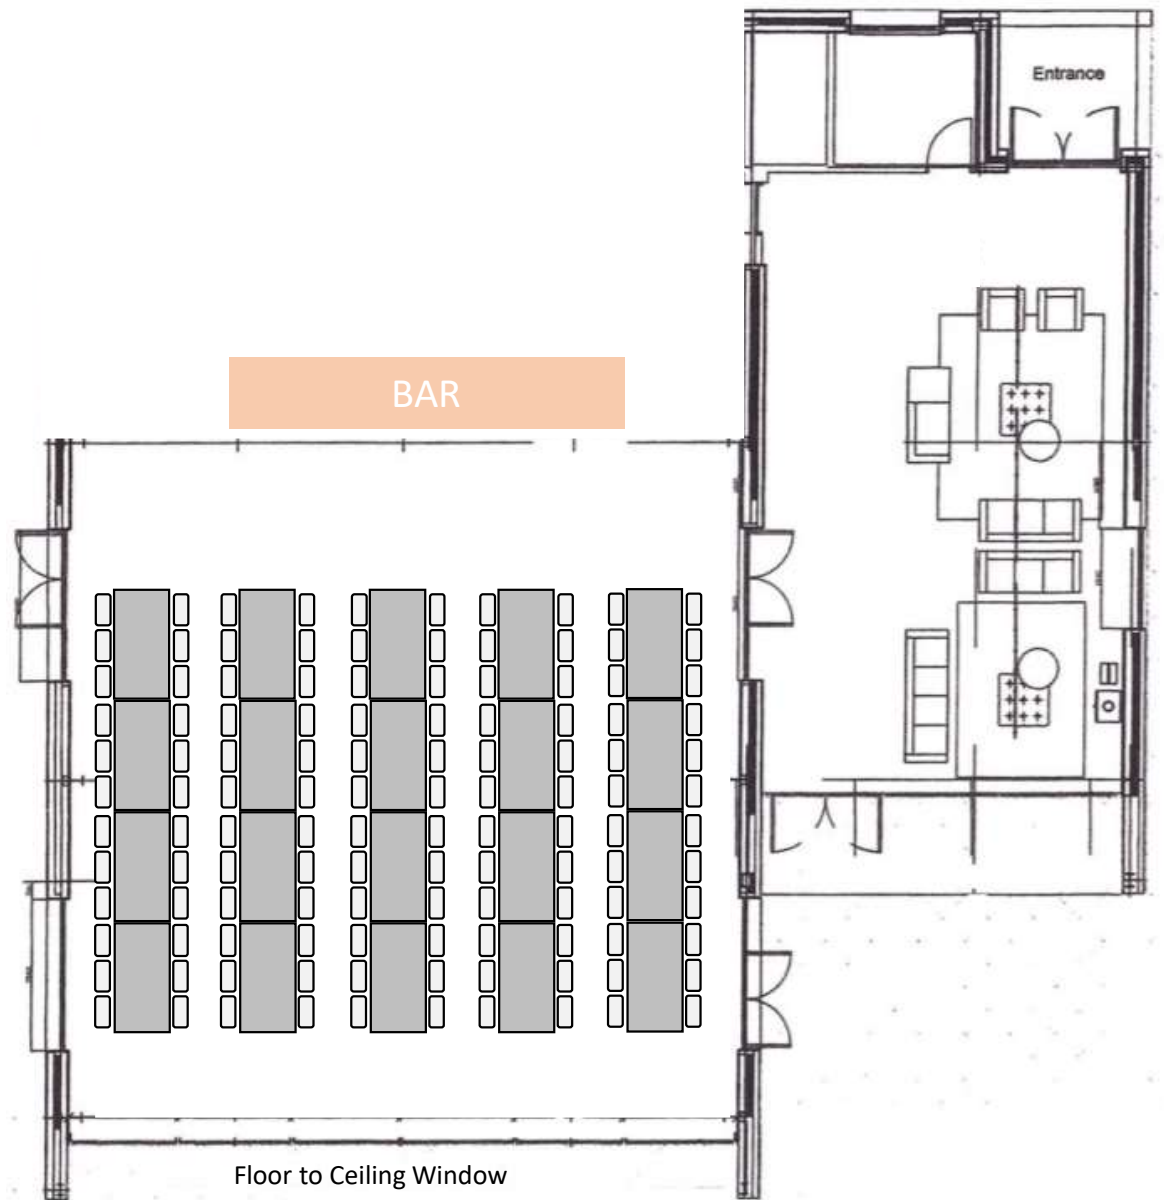

THE BARN
— AT —
Botley Hill

Table Layouts

129 guests

Top Table – 9 guests

Table 1 – 24 guests

Table 2 – 24 guests

Table 3 – 24 guests

Table 4 – 24 guests

Table 3 – 18 guests

Without Top Table

144 guests

- Table 1 – 30 guests
- Table 2 – 30 guests
- Table 3 – 30 guests
- Table 4 – 30 guests
- Table 5 – 24 guests

120 guests

- Table 1 – 24 guests
- Table 2 – 24 guests
- Table 3 – 24 guests
- Table 4 – 24 guests
- Table 5 – 24 guests

96 guests

- Table 1 – 24 guests
- Table 2 – 24 guests
- Table 3 – 24 guests
- Table 4 – 24 guests

90 guests

- Table 1 – 18 guests
- Table 2 – 18 guests
- Table 3 – 18 guests
- Table 4 – 18 guests
- Table 5 – 18 guests

72 guests

Table 1 – 18 guests

Table 2 – 18 guests

Table 3 – 18 guests

Table 4 – 18 guests

72 guests

- Table 1 – 24 guests
- Table 2 – 24 guests
- Table 3 – 24 guests

54 guests