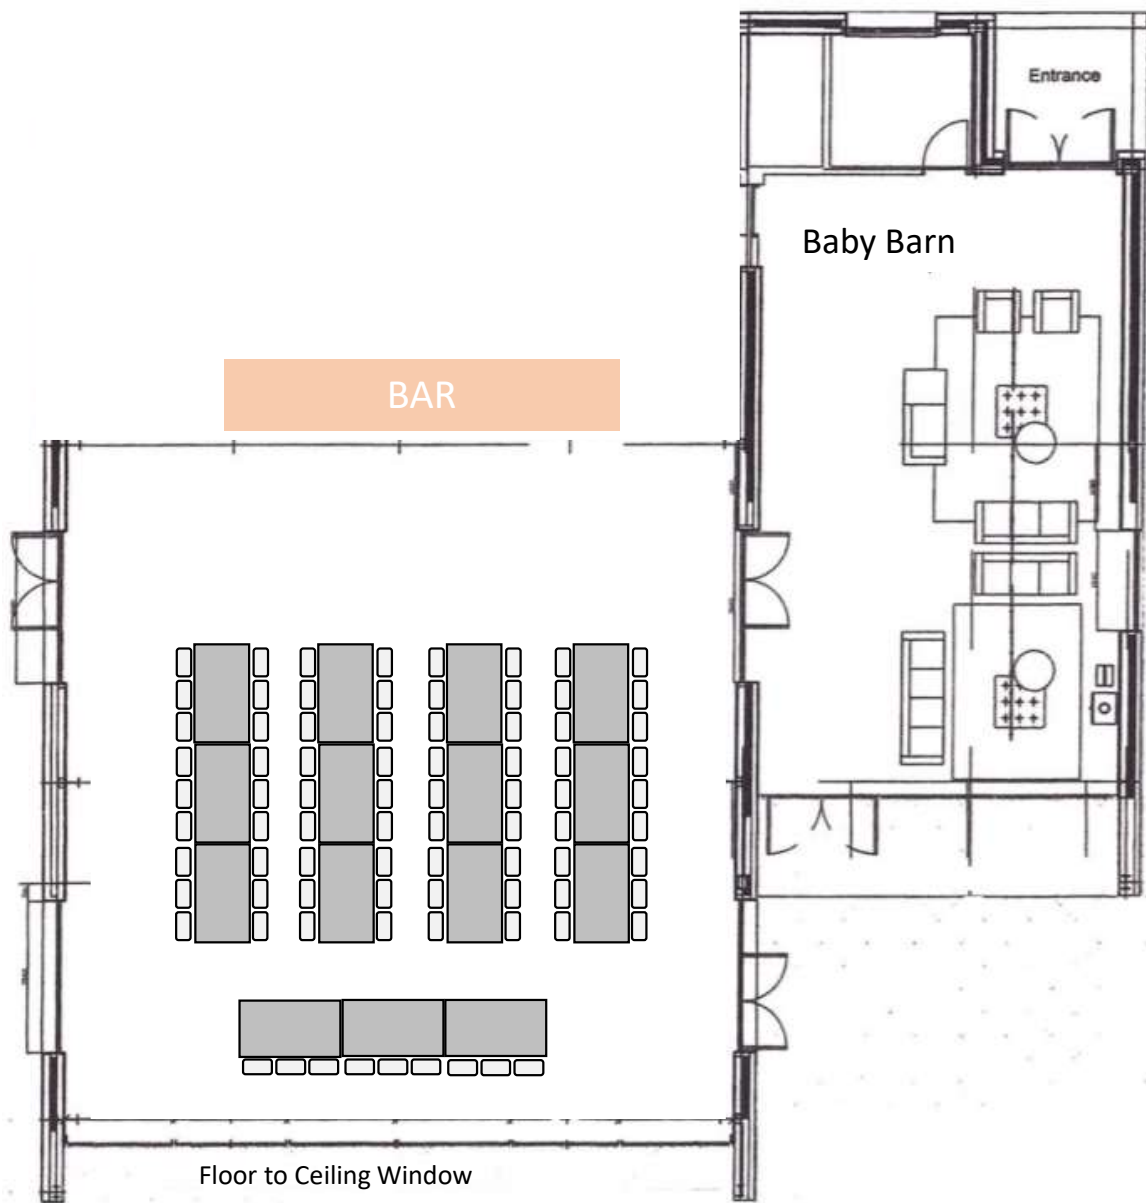

THE BARN
— AT —
Botley Hill

Table Layouts

129 guests

Top Table – 9 guests

Table 1 – 24 guests

Table 2 – 24 guests

Table 3 – 24 guests

Table 4 – 24 guests

Top Table – 9 guests

Table 1 – 18 guests

Table 2 – 18 guests

Table 3 – 18 guests

Table 4 – 18 guests

Table 5 – 18 guests

81 guests

Top Table – 9 guests

Table 1 – 18 guests

Table 2 – 18 guests

Table 3 – 18 guests

Table 4 – 18 guests

81 guests

Top Table – 9 guests

Table 1 – 18 guests

Table 2 – 18 guests

Table 3 – 18 guests

Table 4 – 18 guests

81 guests

- Top Table – 9 guests
- Table 1 – 24 guests
- Table 2 – 24 guests
- Table 3 – 24 guests

63 guests

Top Table – 9 guests

Table 1 – 18 guests

Table 2 – 18 guests