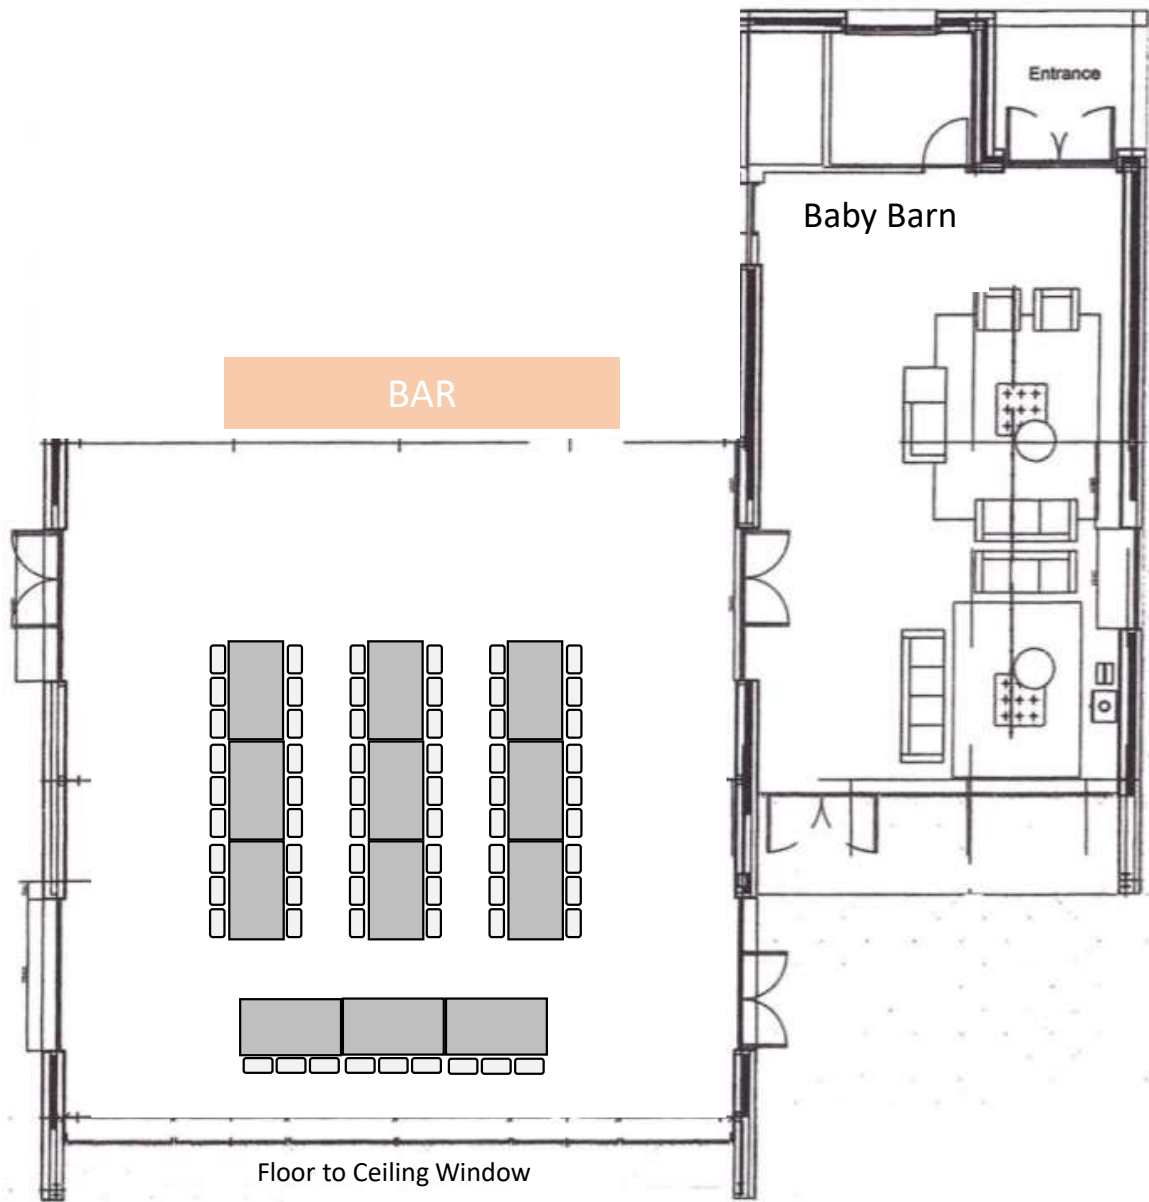

THE BARN
— AT —
Botley Hill

Table Layouts

129 guests

Top Table – 9 guests

Table 1 – 24 guests

Table 2 – 24 guests

Table 3 – 24 guests

Table 4 – 24 guests

Table 1 – 18 guests

Table 2 – 18 guests

Table 3 – 18 guests

Table 4 – 18 guests

81 guests

Top Table – 9 guests

Table 1 – 18 guests

Table 2 – 18 guests

Table 3 – 18 guests

Table 4 – 18 guests

81 guests

- Top Table – 9 guests
- Table 1 – 24 guests
- Table 2 – 24 guests
- Table 3 – 24 guests

63 guests

Top Table – 9 guests

Table 1 – 18 guests

Table 2 – 18 guests

Table 3 – 18 guests

Without Top Table

144 guests

- Table 1 – 30 guests
- Table 2 – 30 guests
- Table 3 – 30 guests
- Table 4 – 30 guests
- Table 5 – 24 guests

120 guests

- Table 1 – 24 guests
- Table 2 – 24 guests
- Table 3 – 24 guests
- Table 4 – 24 guests
- Table 5 – 24 guests