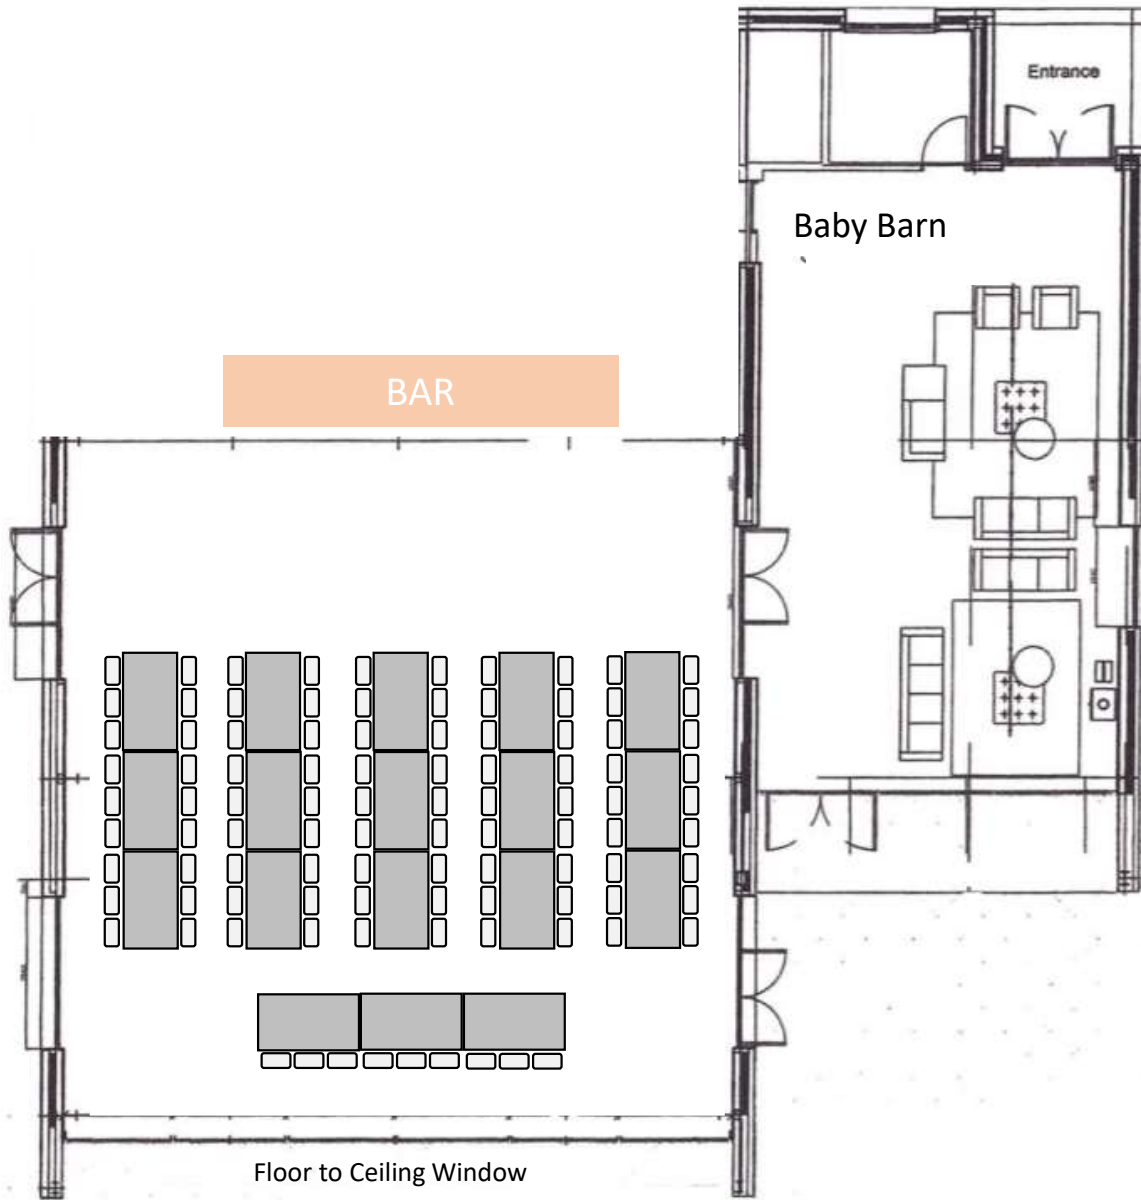

THE BARN
— AT —
Botley Hill

Table Layouts

129 guests

Top Table – 9 guests

Table 1 – 24 guests

Table 2 – 24 guests

Table 3 – 24 guests

Table 4 – 24 guests

Table 5 – 24 guests

105 guests

Top Table – 9 guests

Table 1 – 24 guests

Table 2 – 24 guests

Table 3 – 24 guests

Table 4 – 24 guests

99 guests

Top Table – 9 guests

Table 1 – 18 guests

Table 2 – 18 guests

Table 3 – 18 guests

Table 4 – 18 guests

Table 5 – 18 guests

81 guests

Top Table – 9 guests

Table 1 – 18 guests

Table 2 – 18 guests

Table 3 – 18 guests

Table 4 – 18 guests

81 guests

Top Table – 9 guests

Table 1 – 18 guests

Table 2 – 18 guests