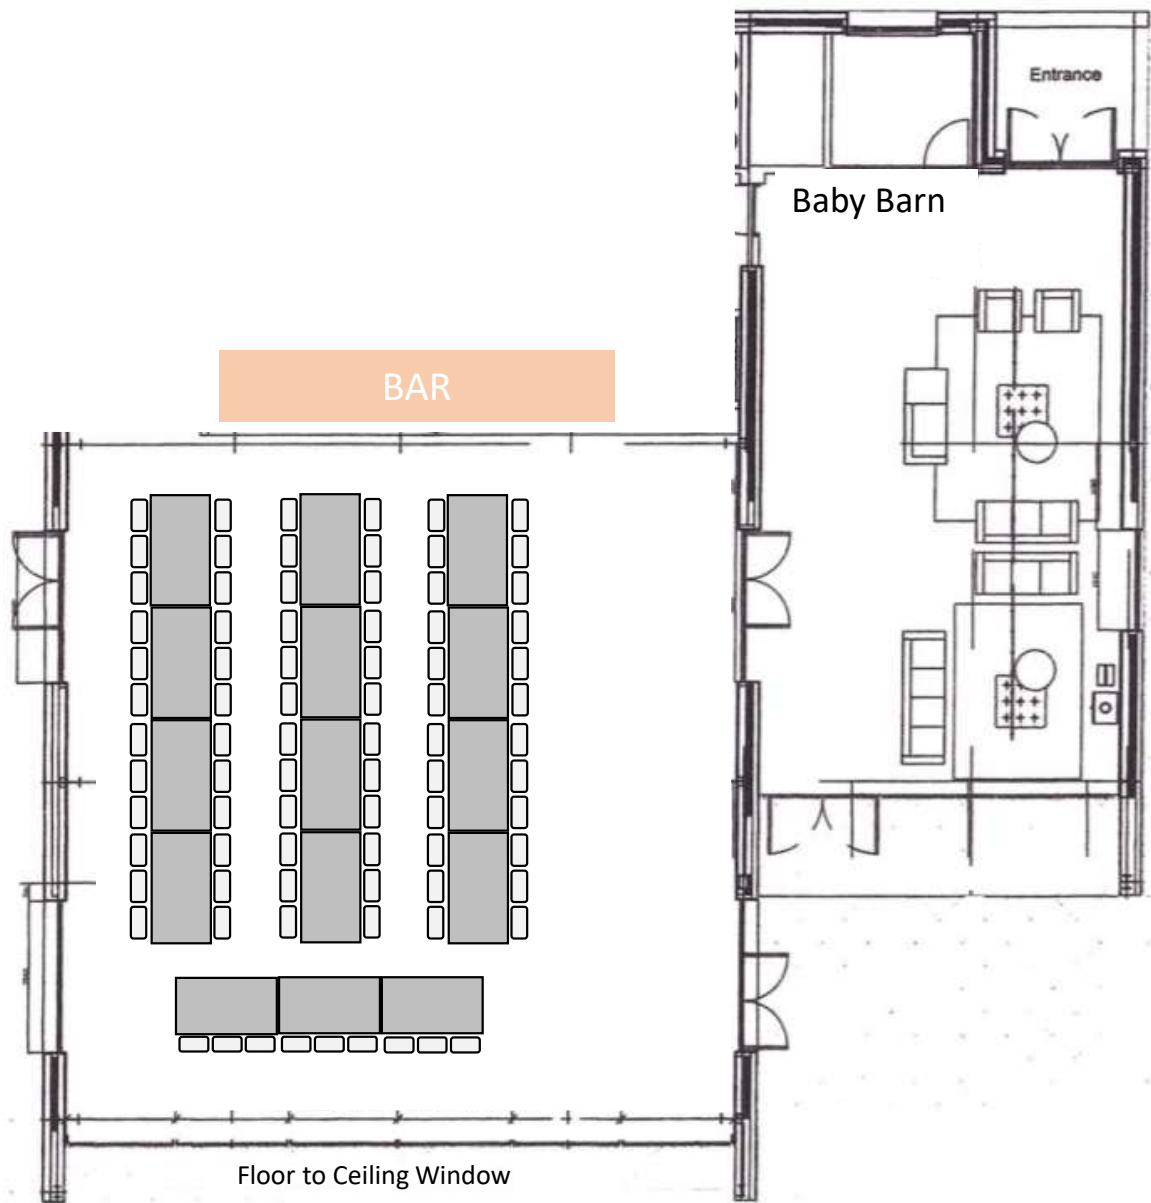

THE BARN
— AT —
Botley Hill

Table Layouts

129 guests

Top Table – 9 guests

Table 1 – 24 guests

Table 2 – 24 guests

Table 3 – 24 guests

Table 4 – 24 guests

Table 1 – 18 guests

Table 2 – 18 guests

Table 3 – 18 guests

Table 4 – 18 guests

81 guests

Top Table – 9 guests

Table 1 – 18 guests

Table 2 – 18 guests

Table 3 – 18 guests

Table 4 – 18 guests

81 guests

- Top Table – 9 guests
- Table 1 – 24 guests
- Table 2 – 24 guests
- Table 3 – 24 guests

63 guests

Top Table – 9 guests

Table 1 – 18 guests

Table 2 – 18 guests

Table 3 – 18 guests

Without Top Table

144 guests

- Table 1 – 30 guests
- Table 2 – 30 guests
- Table 3 – 30 guests
- Table 4 – 30 guests
- Table 5 – 24 guests

120 guests

- Table 1 – 24 guests
- Table 2 – 24 guests
- Table 3 – 24 guests
- Table 4 – 24 guests
- Table 5 – 24 guests