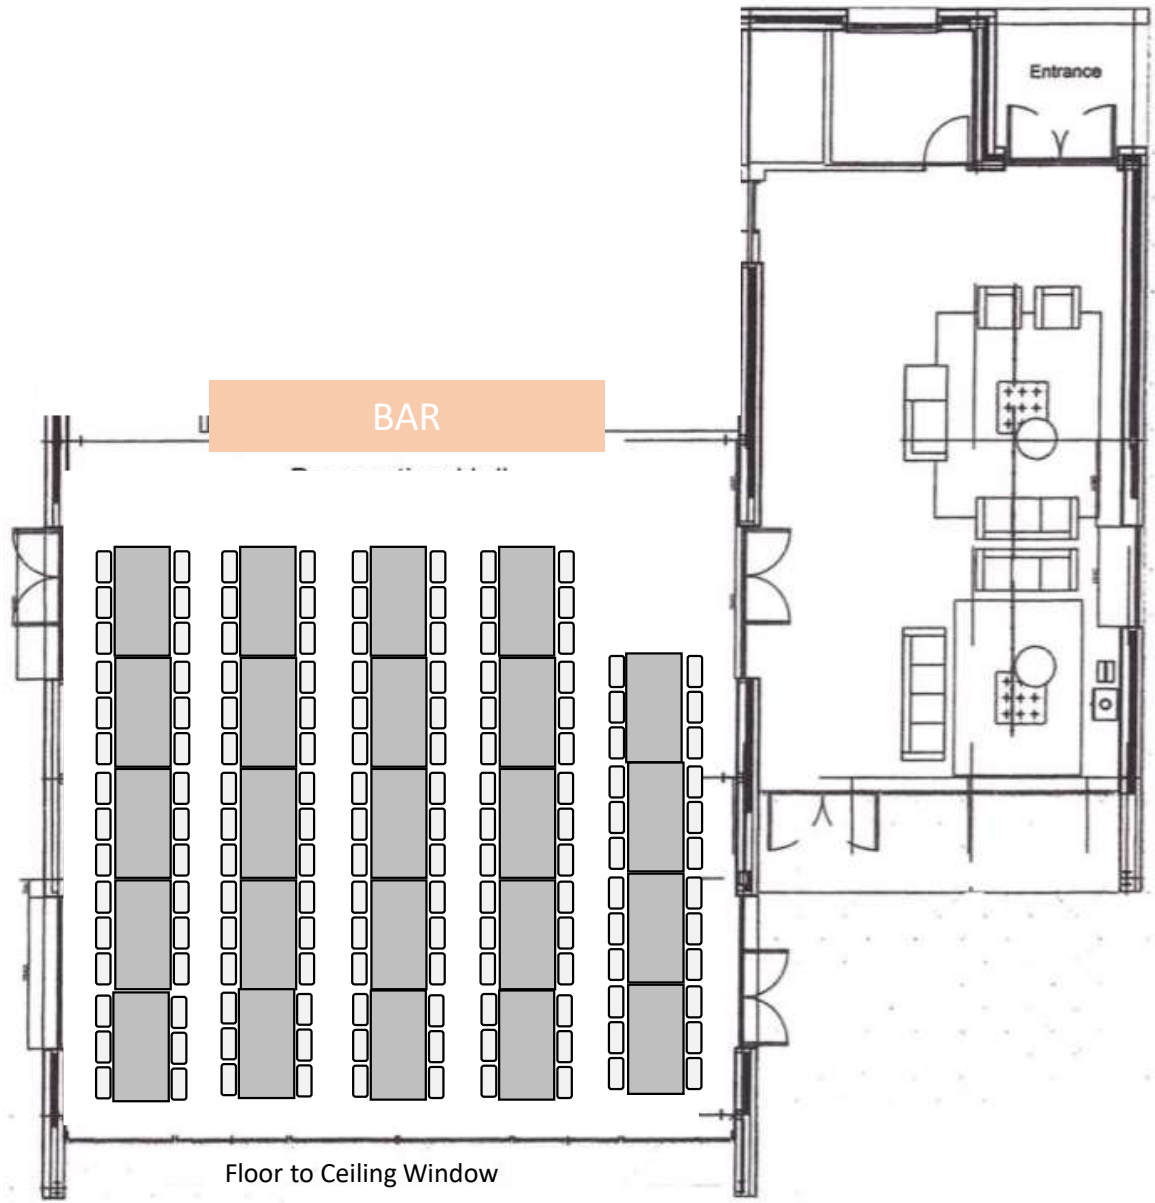

THE BARN
— AT —
Botley Hill

Table Layouts

129 guests

Top Table – 9 guests

Table 1 – 24 guests

Table 2 – 24 guests

Table 3 – 24 guests

Table 4 – 24 guests

Table 3 – 18 guests

Table 4 – 18 guests

81 guests

- Top Table – 9 guests
- Table 1 – 24 guests
- Table 2 – 24 guests
- Table 3 – 24 guests

63 guests

Top Table – 9 guests

Table 1 – 18 guests

Table 2 – 18 guests

Table 3 – 18 guests

Without Top Table

144 guests

- Table 1 – 30 guests
- Table 2 – 30 guests
- Table 3 – 30 guests
- Table 4 – 30 guests
- Table 5 – 24 guests

120 guests

- Table 1 – 24 guests
- Table 2 – 24 guests
- Table 3 – 24 guests
- Table 4 – 24 guests
- Table 5 – 24 guests

96 guests

- Table 1 – 24 guests
- Table 2 – 24 guests
- Table 3 – 24 guests
- Table 4 – 24 guests

90 guests

- Table 1 – 18 guests
- Table 2 – 18 guests
- Table 3 – 18 guests
- Table 4 – 18 guests
- Table 5 – 18 guests